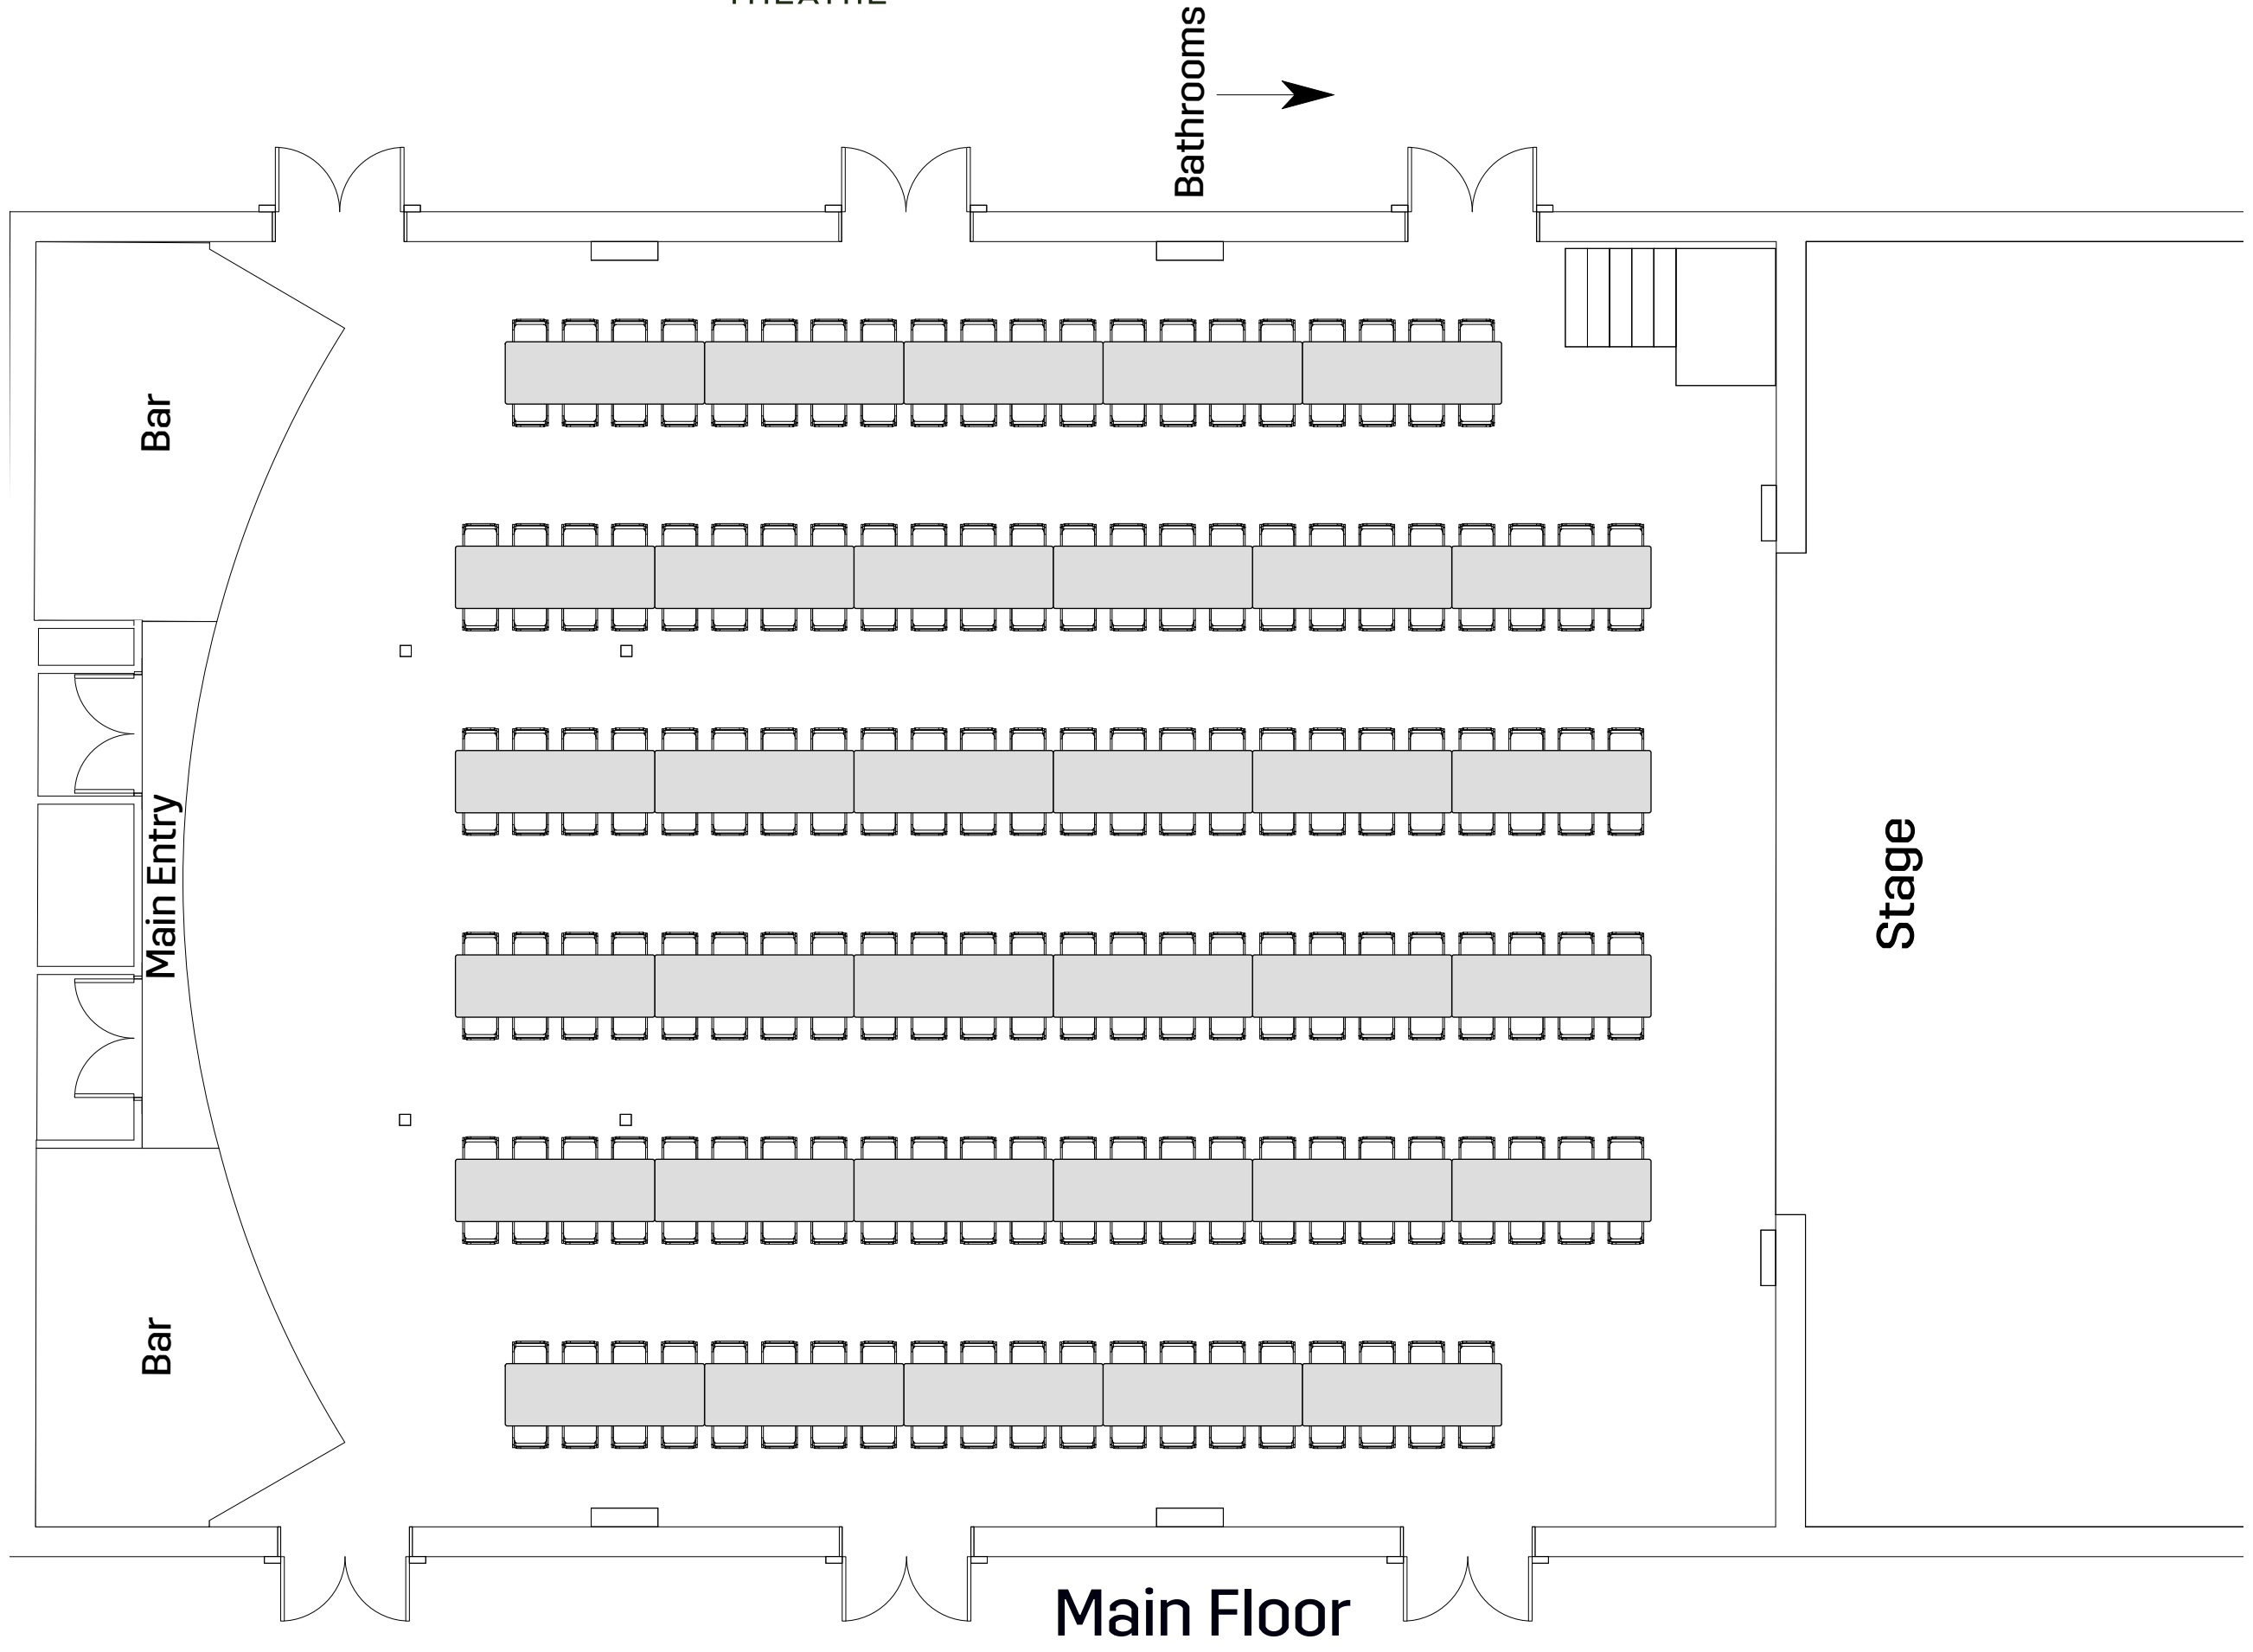

THE  
**PRINCESS**  
THEATRE

Banquet - Cocktail  
Capacity 450

Mezzanine Bar

Mezzanine Seating

Main Floor

THE  
**PRINCESS**  
THEATRE

Banquet - Long Tables  
Capacity 272

THE  
**PRINCESS**  
THEATRE

Banquet - Round Tables  
Capacity 230

THE  
**PRINCESS**  
THEATRE

Mezzanine Bar - Cocktail  
Pax = 100

Mezzanine Bar

THE  
**PRINCESS**  
THEATRE

Mezzanine Bar - Banquet  
Pax = 32

Mezzanine Bar