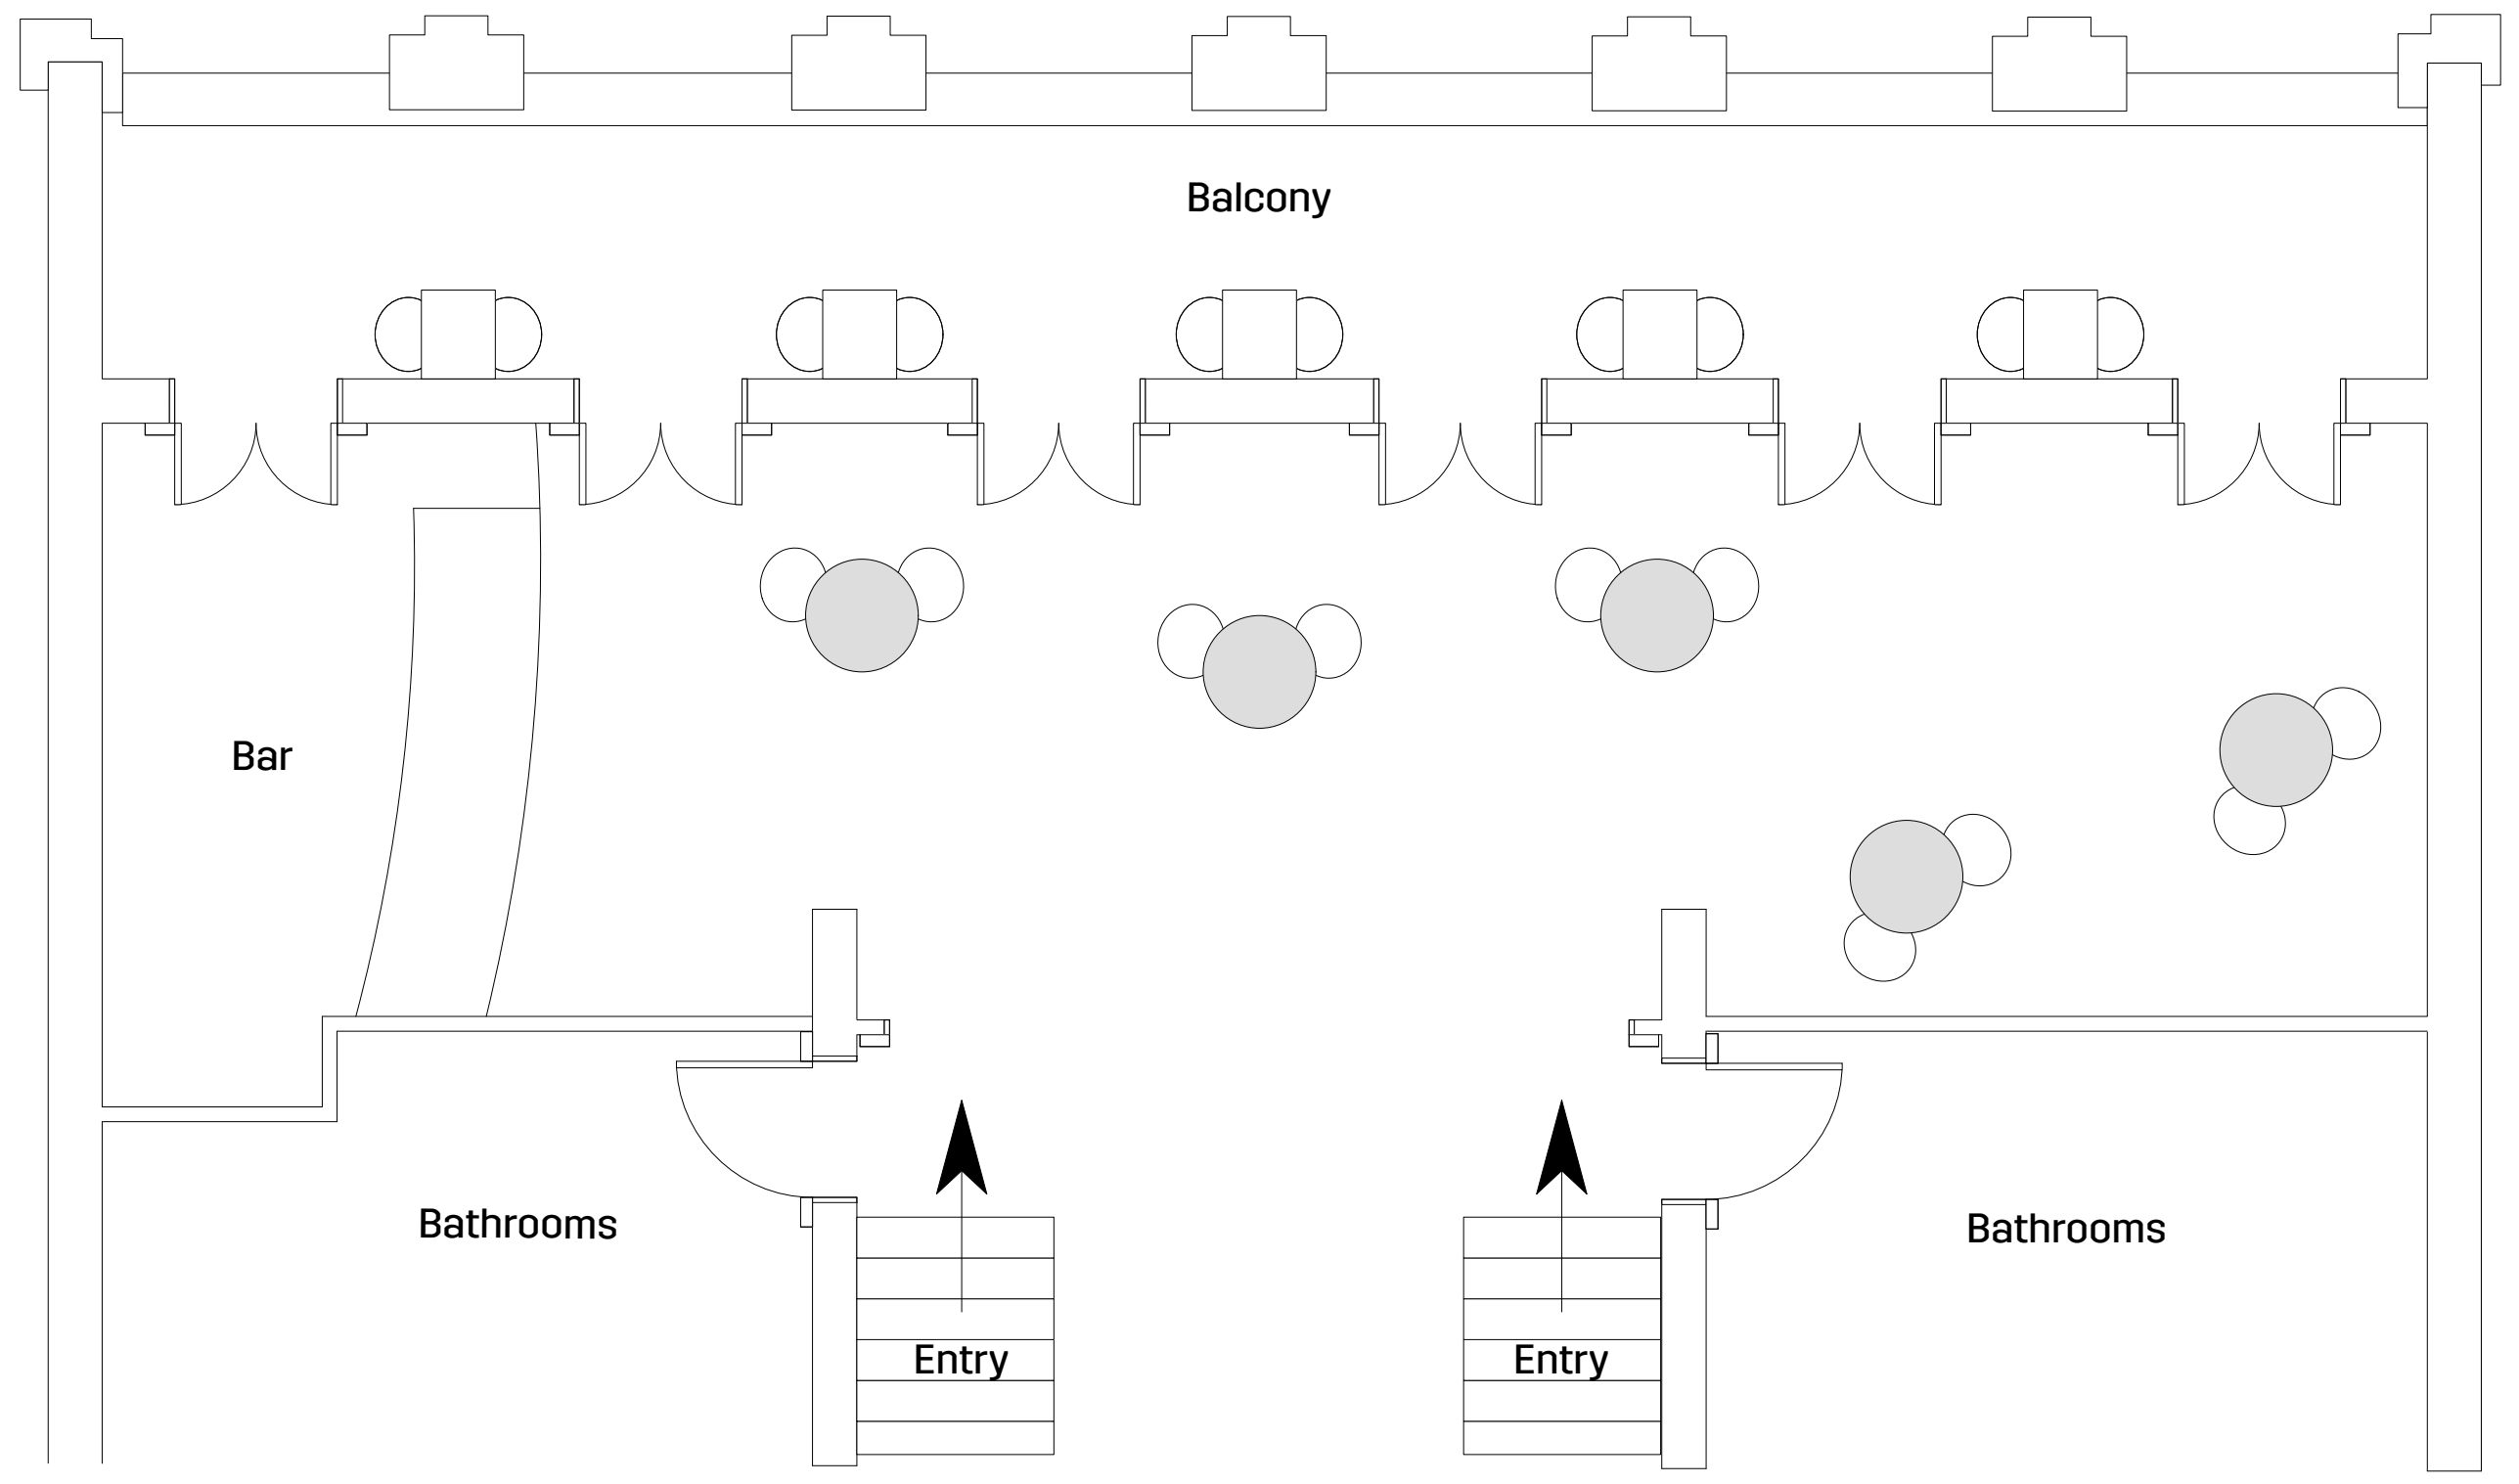

THE  
**PRINCESS**  
THEATRE

Banquet - Cocktail  
Capacity 450

Mezzanine Bar

Mezzanine Seating

Main Floor

THE  
**PRINCESS**  
THEATRE

Banquet - Long Tables  
Capacity 272

THE  
**PRINCESS**  
THEATRE

Banquet - Round Tables  
Capacity 230

THE  
**PRINCESS**  
THEATRE

Mezzanine Bar - Cocktail  
Pax = 100

Mezzanine Bar

THE  
**PRINCESS**  
THEATRE

Mezzanine Bar - Banquet  
Pax = 32

Mezzanine Bar