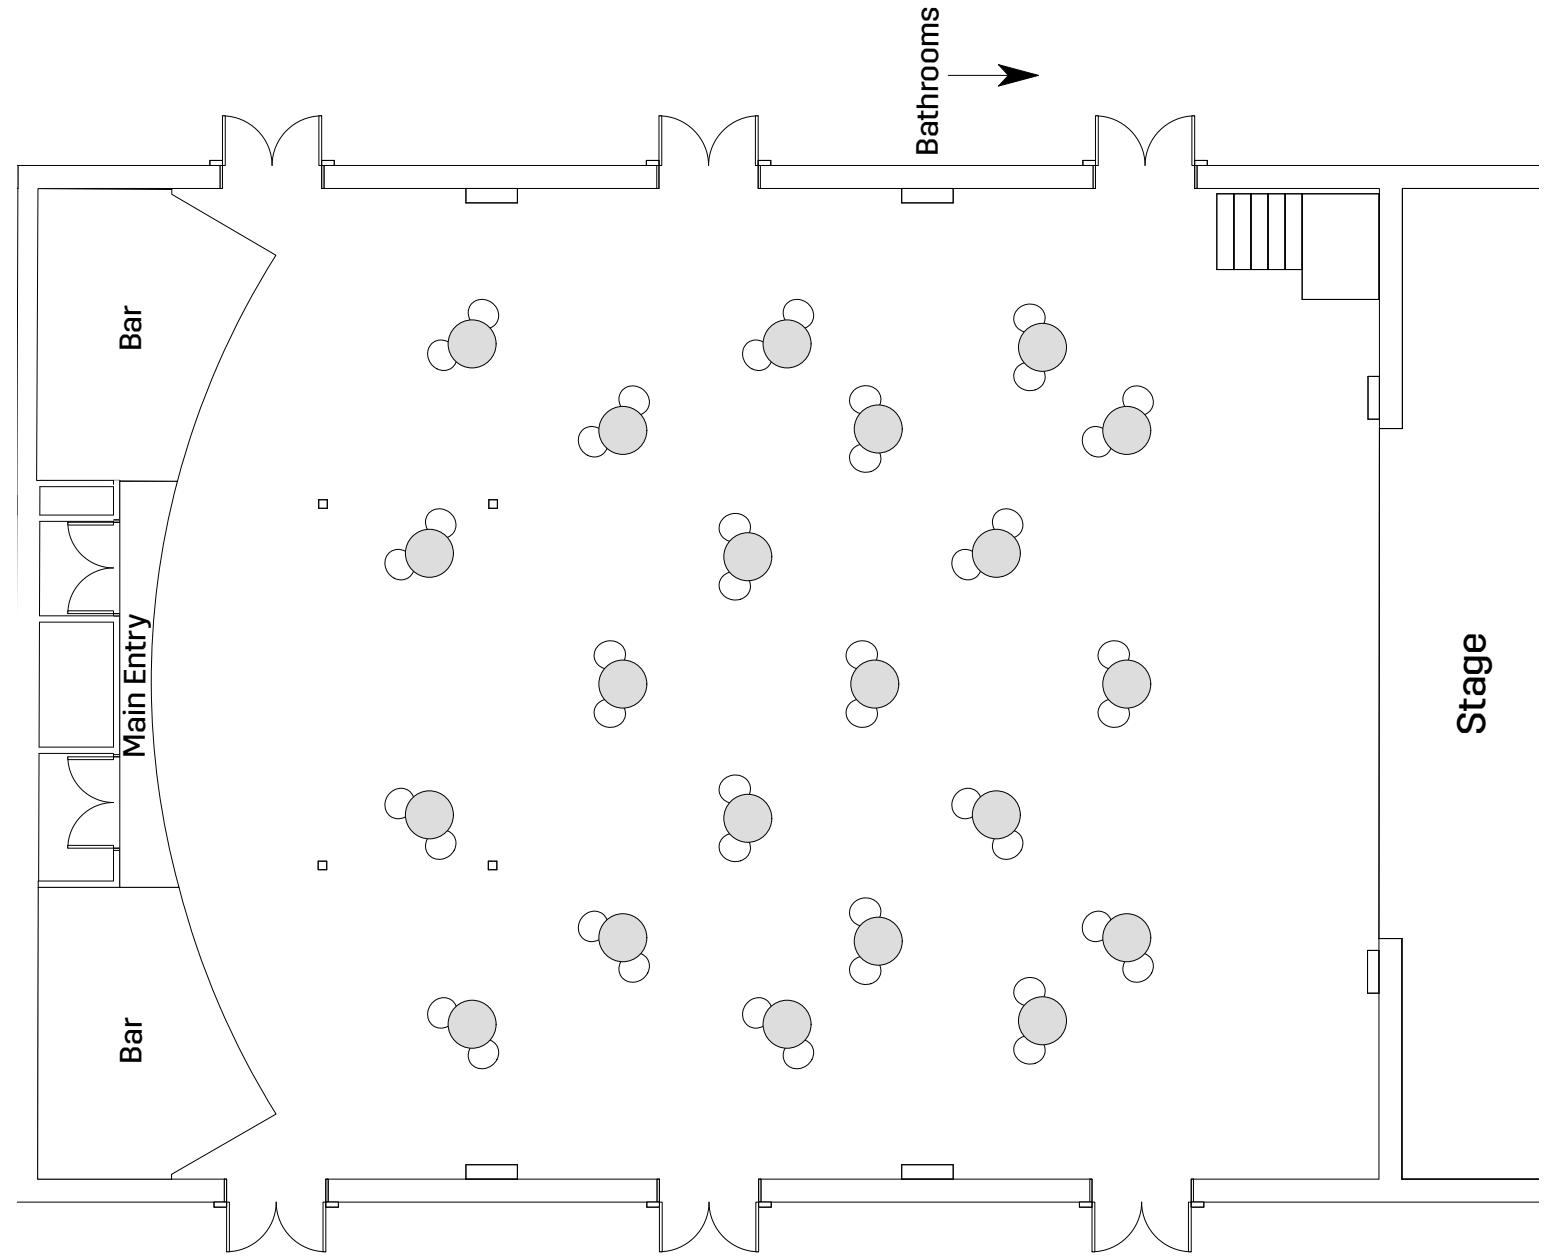

THE  
**PRINCESS**  
THEATRE

Banquet - Cocktail  
Capacity 450

Mezzanine Bar

Mezzanine Seating

Main Floor

THE  
**PRINCESS**  
THEATRE

Banquet - Long Tables  
Capacity 272

THE  
**PRINCESS**  
THEATRE

Banquet - Round Tables  
Capacity 230

THE  
**PRINCESS**  
THEATRE

Mezzanine Bar - Cocktail  
Pax = 100

Mezzanine Bar

THE  
**PRINCESS**  
THEATRE

Mezzanine Bar - Banquet  
Pax = 32

Mezzanine Bar