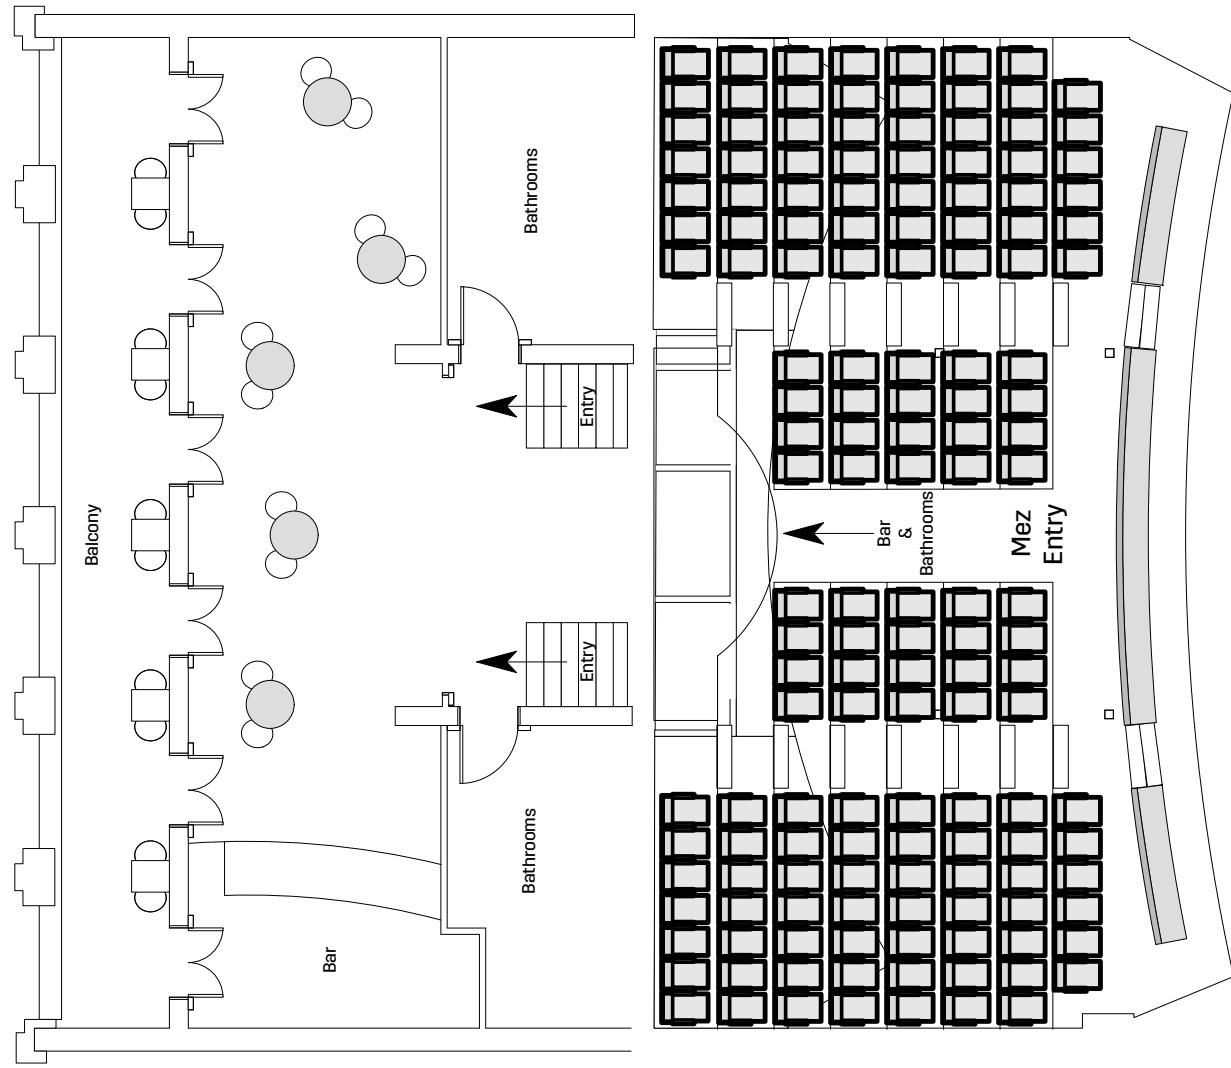

THE  
**PRINCESS**  
THEATRE

Banquet - Cocktail  
Capacity 450

Mezzanine Bar

Mezzanine Seating

Main Floor

THE  
**PRINCESS**  
THEATRE

Banquet - Long Tables  
Capacity 272

THE  
**PRINCESS**  
THEATRE

Banquet - Round Tables  
Capacity 230

THE  
**PRINCESS**  
THEATRE

Mezzanine Bar - Cocktail  
Pax = 100

Mezzanine Bar

THE  
**PRINCESS**  
THEATRE

Mezzanine Bar - Banquet  
Pax = 32

Mezzanine Bar