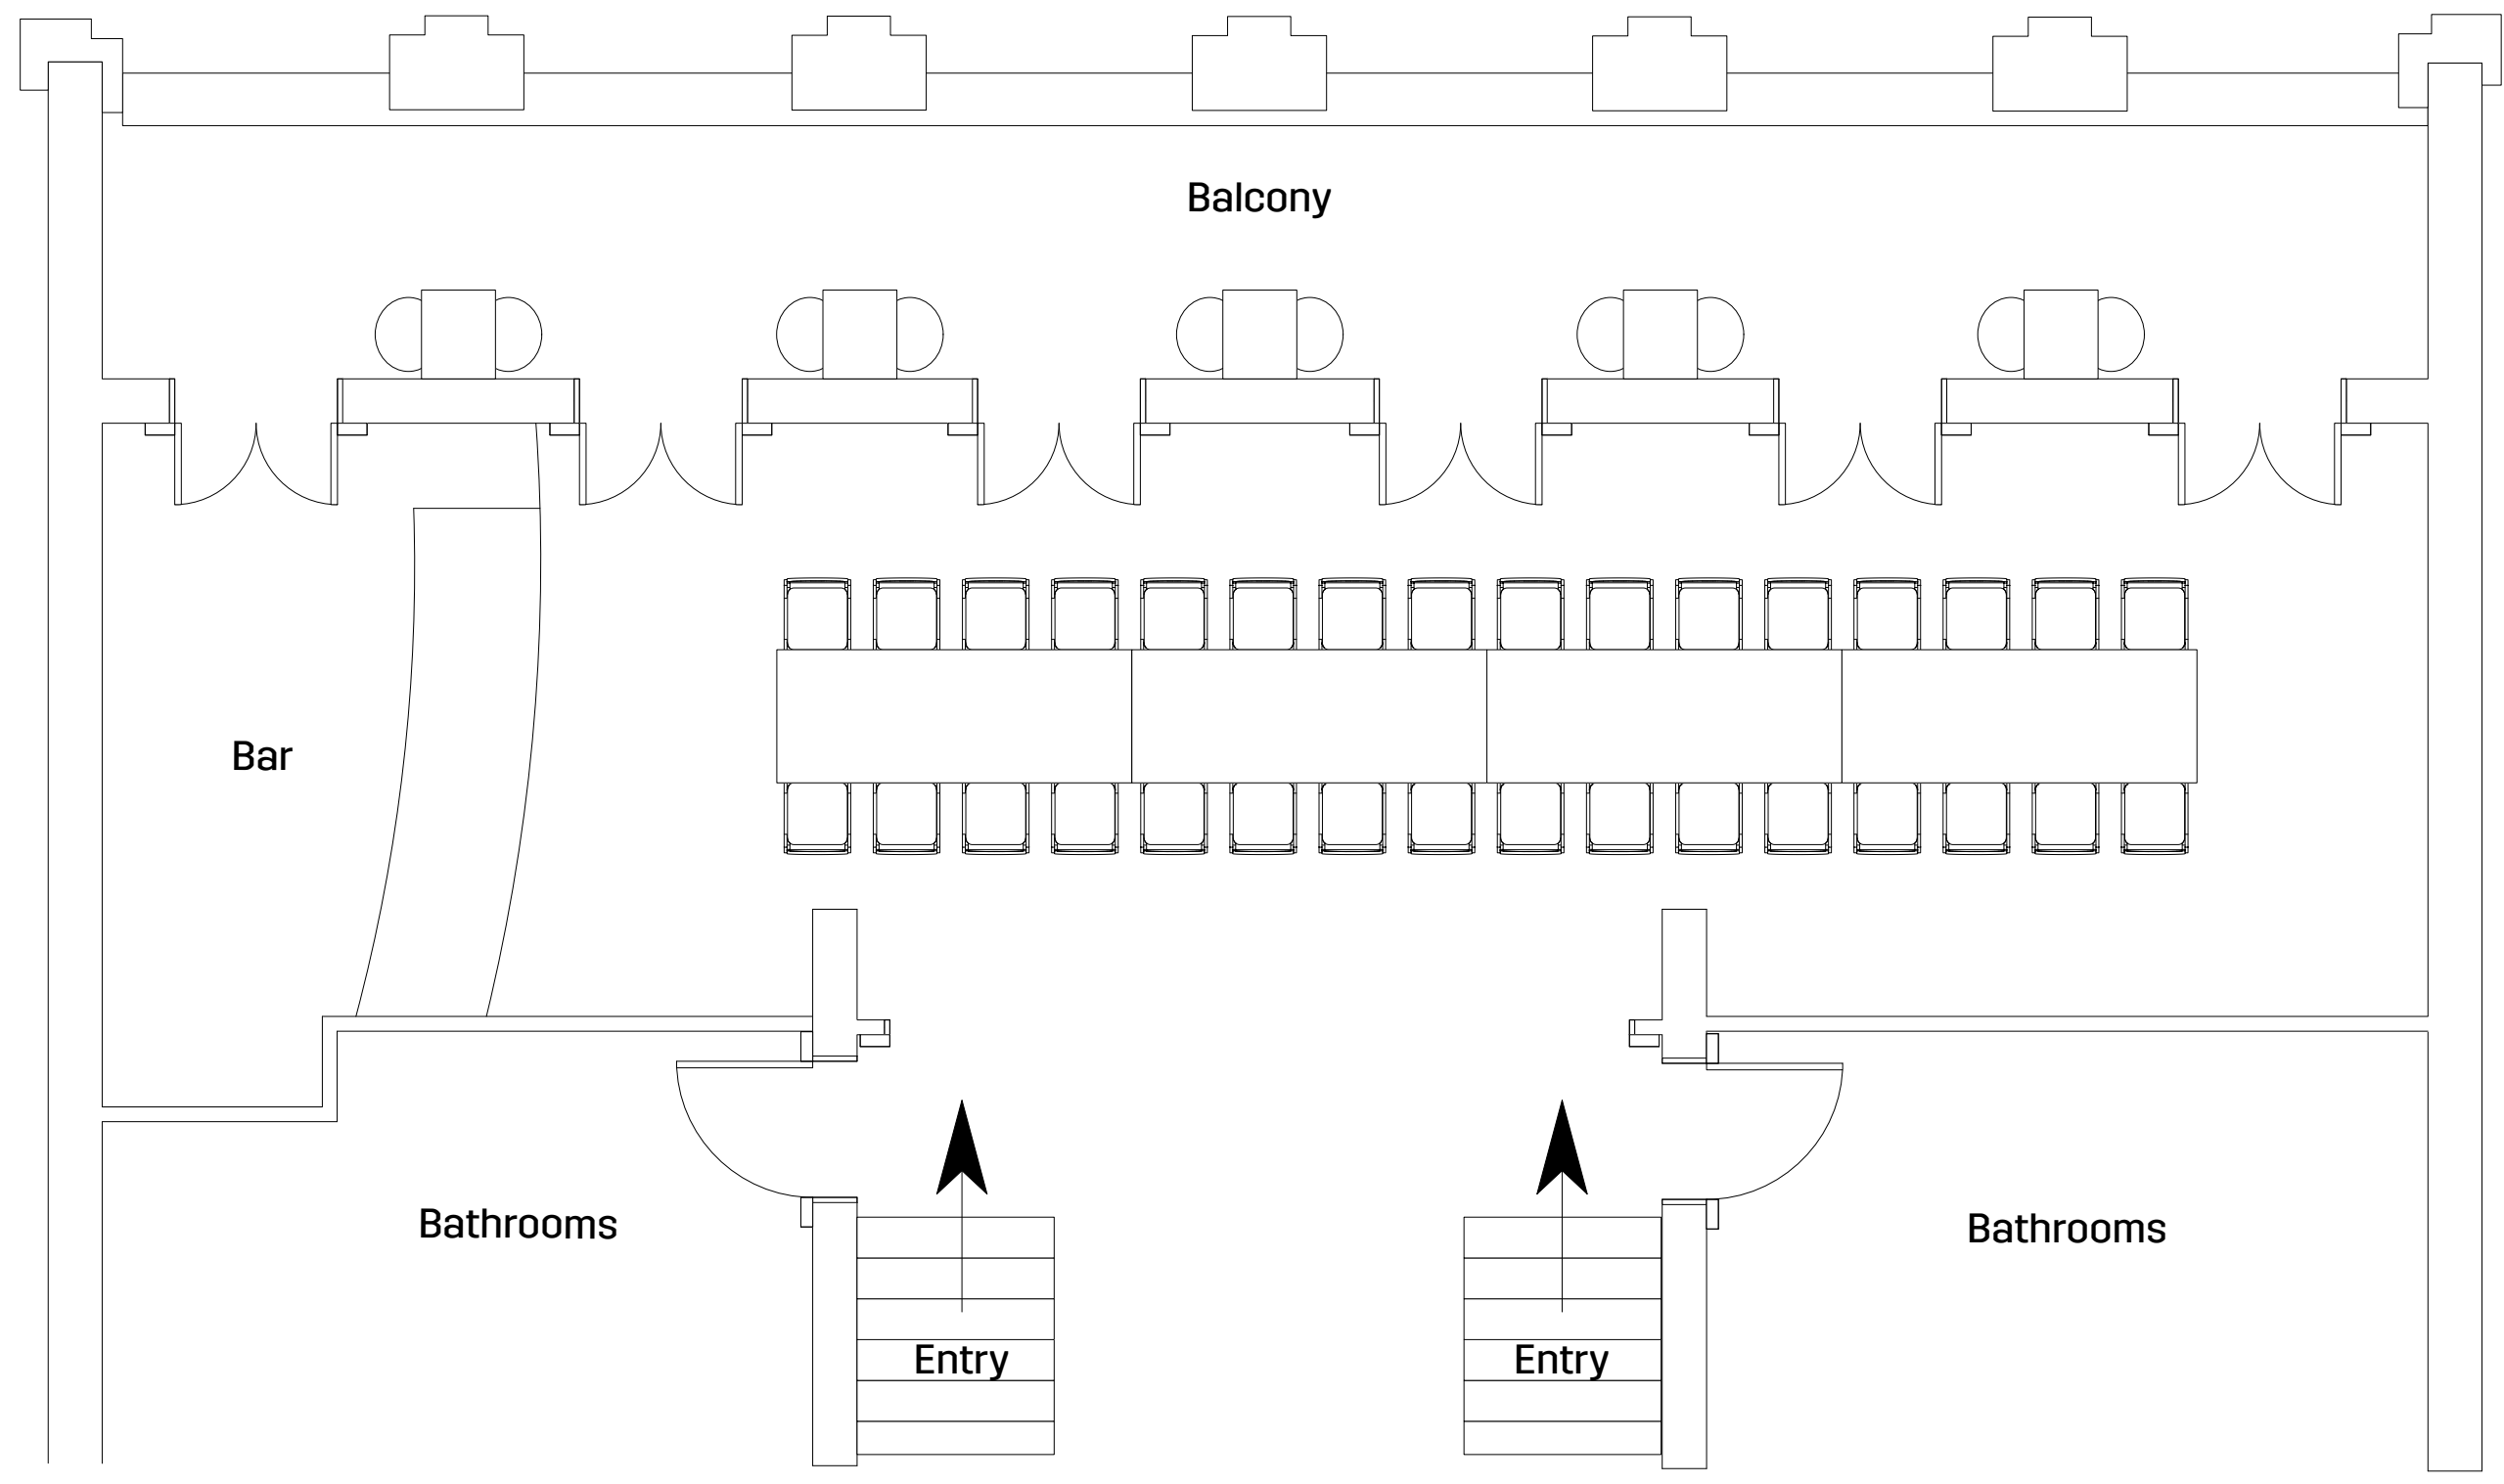

THE  
**PRINCESS**  
THEATRE

Banquet - Cocktail  
Capacity 450

Mezzanine Bar

Mezzanine Seating

Main Floor

THE  
**PRINCESS**  
THEATRE

Banquet - Long Tables  
Capacity 272

THE  
**PRINCESS**  
THEATRE

Banquet - Round Tables  
Capacity 230

THE  
**PRINCESS**  
THEATRE

Mezzanine Bar - Cocktail  
Pax = 100

Mezzanine Bar

THE  
**PRINCESS**  
THEATRE

Mezzanine Bar - Banquet  
Pax = 32

Mezzanine Bar