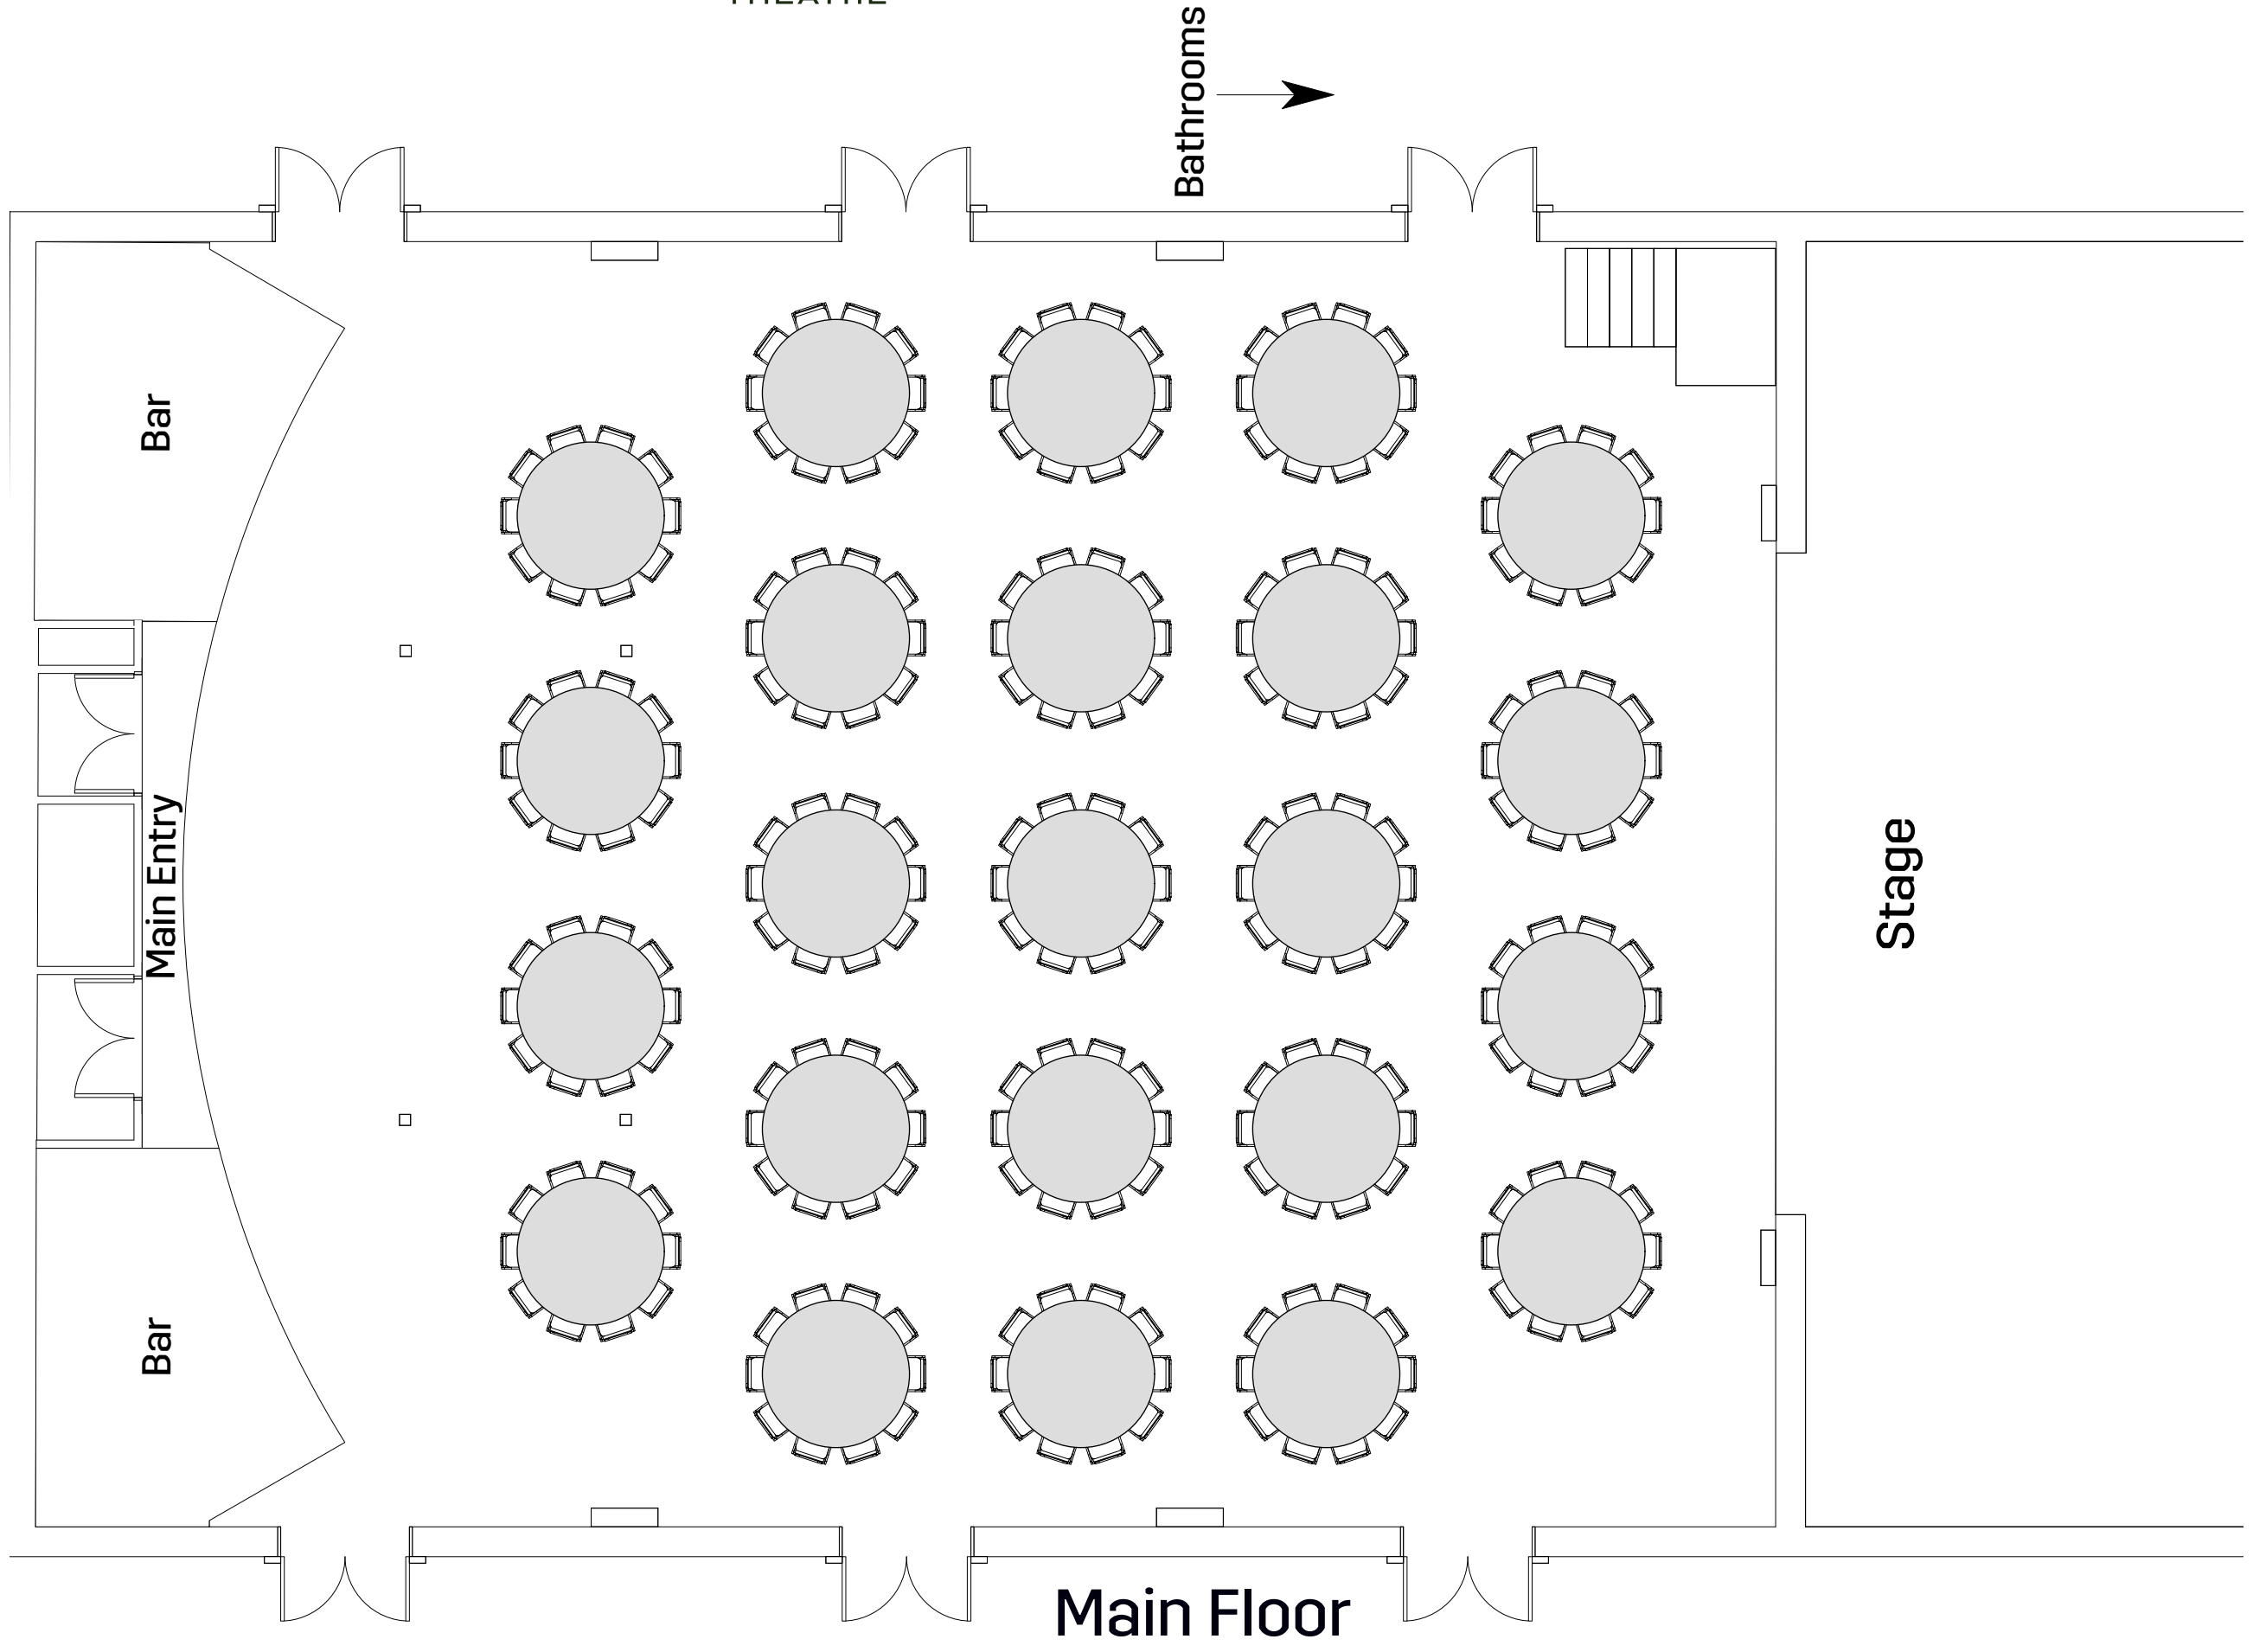

THE  
**PRINCESS**  
THEATRE

Banquet - Cocktail  
Capacity 450

Mezzanine Bar

Mezzanine Seating

Main Floor

THE  
**PRINCESS**  
THEATRE

Banquet - Long Tables  
Capacity 272

THE  
**PRINCESS**  
THEATRE

Banquet - Round Tables  
Capacity 230

THE  
**PRINCESS**  
THEATRE

Mezzanine Bar - Cocktail  
Pax = 100

Mezzanine Bar

THE  
**PRINCESS**  
THEATRE

Mezzanine Bar - Banquet  
Pax = 32

Mezzanine Bar